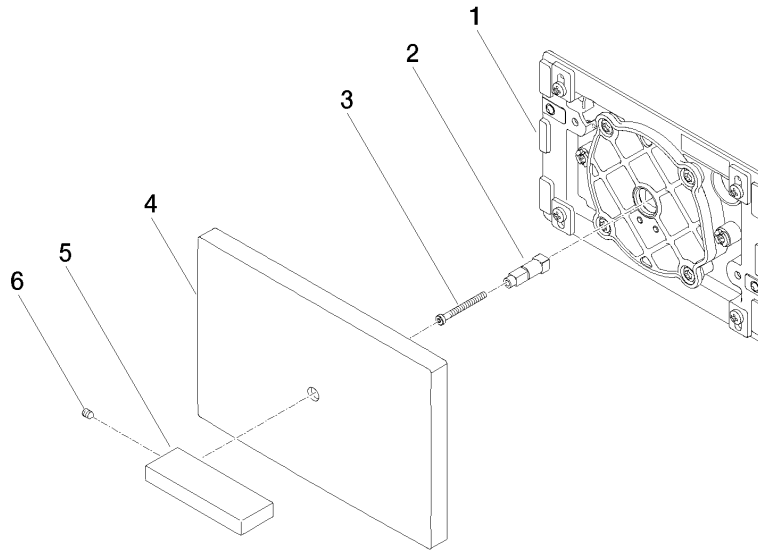

12 660 979

- cover plate 150 x 240 x 15 mm
- flush handle with rotary operation and two-volume technology (full flush/partial flush)

This product is compatible with the following TECE products:

- TECEprofil dry wall construction, article numbers:
9300300, 9300322, 9300301, 9300344, 9300309,
9300303, 9300388, 9300366, 9300102, 9300103
- TECEbox wet wall construction, article numbers:
9370300, 9375300, 9371300

12 660 979

mm [inches]

12 660 979

Parts for other finishes can be found here: [Chrome](#)

Spare parts list

No.	Item Number	Name	Quantity used	Delivery time
1	04 28 01 053 00 90	plate	1	2
2	09 18 20 038 90	base	1	2
3	09 30 30 086 90	screw	1	2
4	09 11 01 179-08	cover	1	-
Spare part can no longer be ordered, please order the replacement item				
5	09 20 97 057-08	handle	1	40
6	09 31 11 058 90	pin	1	2